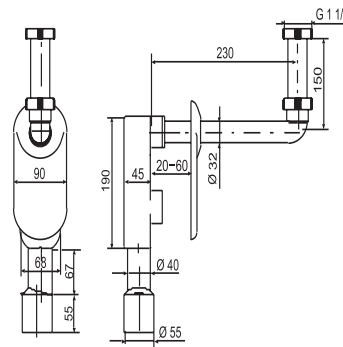

31.601.00..0000

SANIT Conc. trap for Wash basin G1 1/4x40/50

Item number

31.601.00..0000

Product description

Concealed trap for washbasin G1 1/4 x 40/50 mm plastic, with outlet bend, chromium plated brass connection pipe G1 1/4 and chromium plated cover, outlet 40/50 mm, with fixing screws, packed in a box

tested to DIN 19541