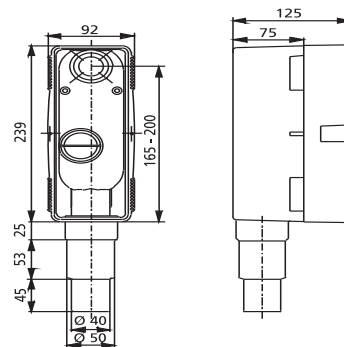

31.608.00..0000

SANIT Conc. trap height-adjustable 40/50

Item number

31.608.00..0000

Product description

Height-adjustable concealed trap for washbasin for disabled people plastic, height adjustable by 35 mm, with roughing-in set with outlet d:40/50 mm, concealed trap G1 1/4 x 40/50 mm, with protection and fixing screws, packed in a box tested to DIN 19541

Accessories:

- finishing sets for height-adjustable concealed trap
- standpipe code no. 03.250.00..0000