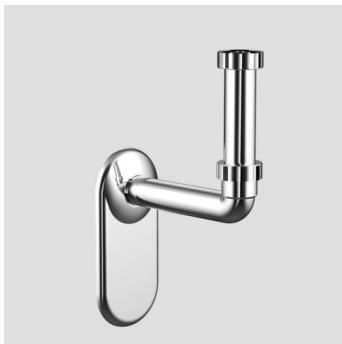

## SANIT Connection bend G1 1/4x250x32 brass chrome

### Product description

Connection bend G1 1/4 x 32 x 250 mm  
chromium plated brass, with covering rosette chrome for concealed trap code no. 31.601.00..0000, packed in a plastic bag