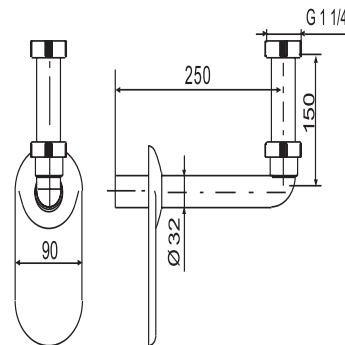

## SANIT Connection bend G1 1/4x250x32 brass chrome

### Item number

03.069.00..0000

### Product description

Connection bend G1 1/4 x 32 x 250 mm  
chromium plated brass, with covering rosette chrome for concealed trap code no. 31.601.00..0000, packed in a plastic bag