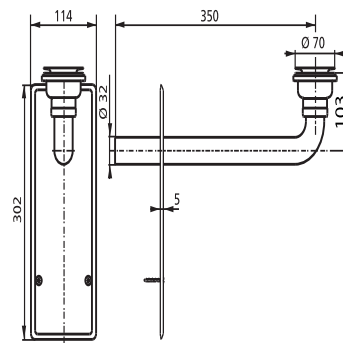

## SANIT Finish set for concealed trap chrome

### Item number

03.514.81..0000

### Product description

Finishing set for height adjustable concealed trap consisting of: outlet bend d:32 x 350 mm made of chromium plated brass, chrome cover plate and waste valve G1 1/4 x 70 mm, valve screw 70 mm, for height adjustable concealed trap code no. 31.608.00..0000, packed in a plastic bag