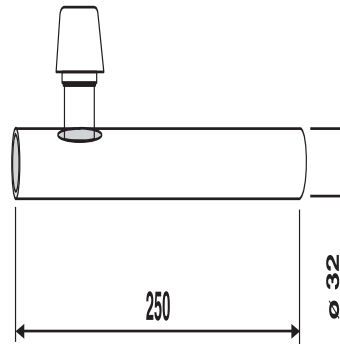

03.089.00..0000

SANIT Waste pipe straight with Air adm.valve 32x250

Item number

03.089.00..0000

Product description

Straight waste pipe for the ventilation of individual objects

L = 250 mm, d:32 mm, chrome-plated brass, with high-gloss chrome-plated G 1/2 air admittance valve, tested to DIN EN 12380, type class A II, volume flow 2 l/s, temperature range 0degC to +60degC