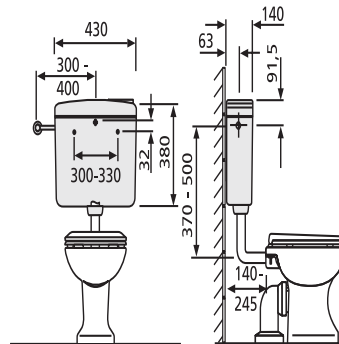

91.903.01..S000

SANIT Cistern 928 without angle valve white

Item number

91.903.01..S000

Product description

Cistern 928 without angle valve
 a low-level cistern with an adjustable flushing capacity between 6-9 litres, factory setting 6 litres, insulated against condensation, start-stop technology, prepared for 3-side connection and low-noise fill valve

supplied with: cistern 928, flush pipe bend and flush pipe connector, fastenings and mounting instructions, packed in a box

Colour: alpine white

cistern tested to DIN EN 14055, KIWA, Noise Class I

Accessories:

- connection set for water inlet from behind code no. 02.073.00..0000