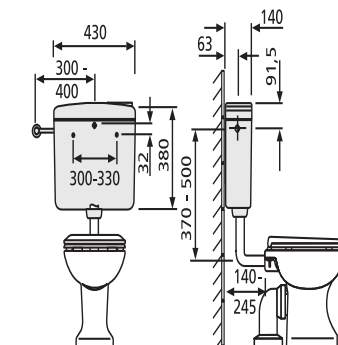

91.905.01..0000

SANIT Cistern 928U with angle valve white

Item number

91.905.01..0000

Product description

Cistern 928 U with angle valve G 1/2

a low-level cistern with an adjustable flushing capacity of 6-9 litres, factory setting 6 litres, insulated against condensation, start-stop technology, prepared for 3-side connection and low-noise fill valve
supplied with: cistern 928 U, with angle valve G 1/2, chromium-plated connection pipe, flush pipe bend and flush pipe connector, fastenings and mounting instructions, packed in a box

Colour: alpine white

cistern tested to DIN EN 14055, KIWA, Noise Class I

Accessories:

- connection set for water inlet from behind code no. 02.073.00..0000