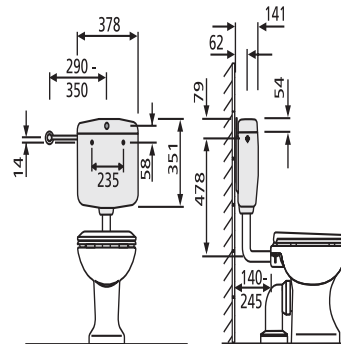

## SANIT Cistern 936 with angle valve white

### Item number

91.601.01..0000

#### Cistern 936

a low-level cistern with a flushing capacity of 6 litres, insulated against condensation, with start-stop technology, 3-side-connection and low noise fill valve  
 supplied with: cistern 936, with angle valve G 1/2, chromium-plated connection pipe, flush pipe bend and flush pipe connector, fastenings and mounting instructions, packed in a box