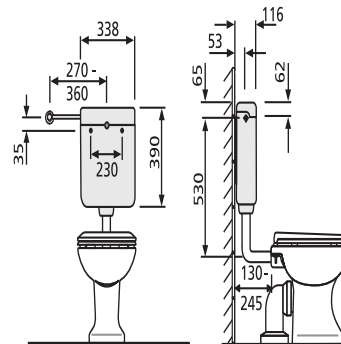

91.701.01..0000

SANIT Cistern 937 with angle valve white

Item number

91.701.01..0000

Product description

Cistern 937 with angle valve G 1/2

a low-level cistern with a flushing capacity of 6 litres, insulated against condensation, with start-stop technology, 3-side-connection and low noise fill valve

supplied with: cistern 937, with angle valve G 1/2, chromium-plated connection pipe, also with copper tube for water inlet from behind, flush pipe bend and flush pipe connector, fastenings and mounting instructions, packed in a box

Colour: alpine white

cistern tested to tested to DIN EN 14055, Noise Class I, KIWA