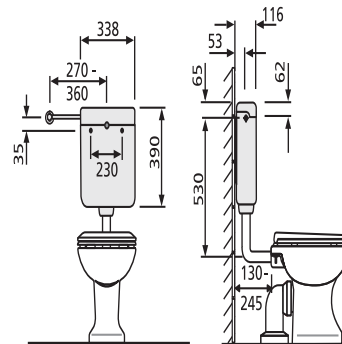

91.701.01..S000

SANIT Cistern 937 without angle valve white

Item number

91.701.01..S000

Product description

Cistern 937 without angle valve

a low-level cistern with a flushing capacity of 6 litres, insulated against condensation, with start-stop technology, 3-side-connection and low noise fill valve

supplied with: cistern 937, also with copper tube for water inlet from behind, flush pipe bend and flush pipe connector, fastenings and mounting instructions, packed in a box

Colour: alpine white

cistern tested to DIN EN 14055, Noise Class I, KIWA