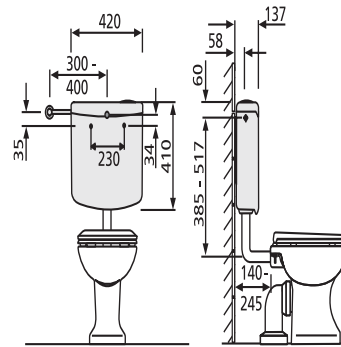

91.101.01..0000

SANIT Cistern 951 with angle valve white

Item number

91.101.01..0000

Product description

Cistern 951 with angle valve G 1/2

a low-level cistern with an adjustable flushing capacity of 6-9 litres, factory setting 6 litres, insulated against condensation, water-saving system with dual flush (9/3 l or 6/3 l), can be converted for start-stop flush and 4.5l flush, with push button supplied, 3-side connection and low-noise fill valve

supplied with: cistern 951, with angle valve G 1/2, chromium-plated connection pipe, start-stop button, flush pipe bend and flush pipe connector, fastenings and mounting instructions, packed in a box

Colour: alpine white