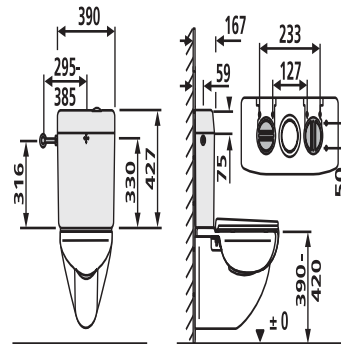

94.504.01..0000

SANIT Cistern 961/2V with angle valve white

Item number

94.504.01..0000

Product description

Cistern 961/2V (topstar duo) with angle valve G 1/2

a close-coupled cistern with an adjustable flushing capacity of 6-9 litres, insulated against condensation, water saving system with dual flush system (9/3 l or 6/3 l), factory setting 6 litres, 3-side and low-noise fill valve, for floor-standing and wall-mounted wash-out and wash-down WC-pans with close-couple cistern, fixation of the cistern is adjustable (width: 127-233, depth: 150+/-25)

supplied with: cistern 961/2V, with angle valve G 1/2, chromium-plated connection pipe, flexible hose for back inlet, sealing rings, fastenings and mounting instructions, packed in a box

Colour: alpine white