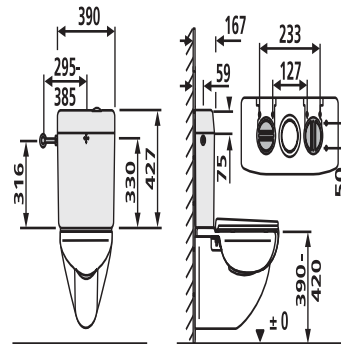

94.504.01..S000

SANIT Cistern 961/2V without angle valve white

Item number

94.504.01..S000

Product description

Cistern 961/2V (topstar duo) without angle valve
 a close-coupled cistern with an adjustable flushing capacity of 6-9 litres, insulated against condensation, water saving system with dual flush system (9/3 l or 6/3 l), factory setting 6 litres, 3-side and low-noise fill valve, for floor-standing and wall-mounted wash-out and wash-down WC-pans with close-couple cistern, fixation of the cistern is adjustable (width: 127-233, depth: 150+/-25)
 supplied with: cistern 961/2V, with flexible hose for back inlet, sealing rings, fastenings and mounting instructions, packed in a box

Colour: alpine white

cistern tested to DIN EN 14055, KIWA, Noise Class I