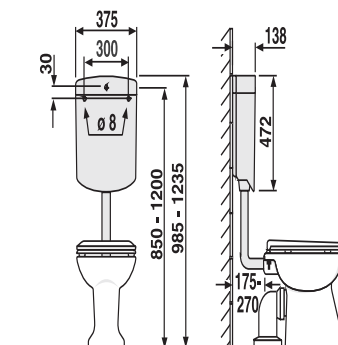

### Item number

91.A04.01..0005

### Product description

Cistern bonito duo complete set for replacing existing flush valves  
 a low-level cistern with an adjustable flushing capacity of 6-9 litres, factory setting 6 litres, insulated against condensation, water-saving system with dual flush (9/3,5 l or 6/3,5 l) and start-stop function, immediate flush flow interruption with the small button, central water inlet behind and low-noise fill valve  
 supplied with: cistern bonito duo, complete with short brass angle valve G 1/2, chromium-plated connection pipe, brass reducer 3/4x1/2 flow valve, flush pipe 450 x 220 mm, flush pipe connector, fastenings and mounting instructions, packed in a box