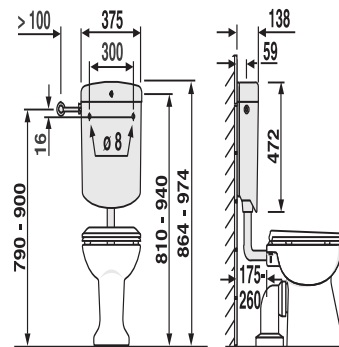

91.A04.04..0099

SANIT Cistern bonito duo with angle valve bahama

Item number

91.A04.04..0099

Product description

Cistern bonito duo with angle valve G 1/2

a low-level cistern with an adjustable flushing capacity of 6-9 litres, factory setting 6 litres, insulated against condensation, water-saving system with dual flush (9/3 l or 6/3 l) and start-stop function, immediate flush flow interruption with the small button, 3-side connection and low-noise fill valve

supplied with: cistern bonito duo, with angle valve G 1/2, chromium-plated connection pipe, flush pipe bend and flush pipe connector, fastenings and mounting instructions, packed in a box

Colour: bahama beige