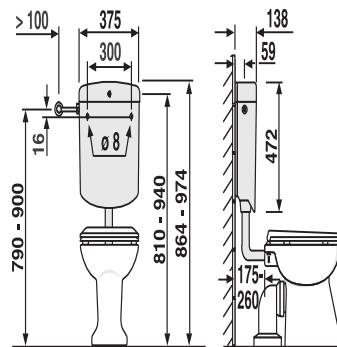

91.A04.66..0099

SANIT Cistern bonito duo with angle valve manhattan

Item number

91.A04.66..0099

Product description

Cistern bonito duo with angle valve G 1/2

a low-level cistern with an adjustable flushing capacity of 6-9 litres, factory setting 6 litres, insulated against condensation, water-saving system with dual flush (9/3 l or 6/3 l) and start-stop function, immediate flush flow interruption with the small button, 3-side connection and low-noise fill valve

supplied with: cistern bonito duo, with angle valve G 1/2, chromium-plated connection pipe, flush pipe bend and flush pipe connector, fastenings and mounting instructions, packed in a box

Colour: manhattan