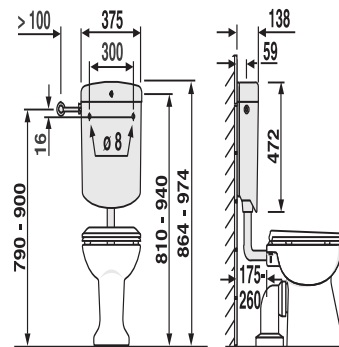

91.A04.86..0099

SANIT Cistern bonito duo with angle valve pergamon

Item number

91.A04.86..0099

Product description

Cistern bonito duo with angle valve G 1/2

a low-level cistern with an adjustable flushing capacity of 6-9 litres, factory setting 6 litres, insulated against condensation, water-saving system with dual flush (9/3 l or 6/3 l) and start-stop function, immediate flush flow interruption with the small button, 3-side connection and low-noise fill valve

supplied with: cistern bonito duo, with angle valve G 1/2, chromium-plated connection pipe, flush pipe bend and flush pipe connector, fastenings and mounting instructions, packed in a box

Colour: pergamon