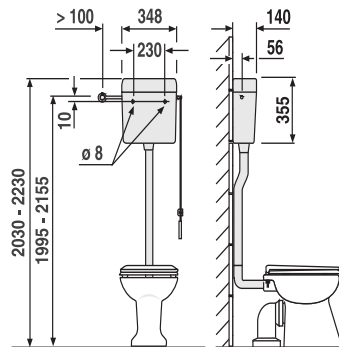

### Item number

92.A00.01..0099

### Product description

Cistern junior jet without angle valve / tie rod

a high-level cistern with a flushing capacity of 6 litres, insulated against condensation, flush flow can be interrupted with the operating set from our accessories, water inlet on left, can be moved to right, low-noise fill valve  
supplied with: cistern junior jet, universal screw coupling for all 32 mm flush pipes, fastenings and mounting instructions, packed in a box

Colour: alpine white

cistern tested to DIN EN 14055, KIWA, Noise Class I

Accessories:

- flush pipe with bend code no. 01.A02.01..0099
- actuator set code no. 02.410.00..0000