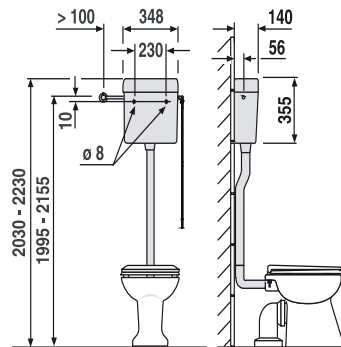

### Item number

92.A00.01..S099

### Product description

Cistern junior jet without angle valve, with tie rod  
 a high-level cistern with a flushing capacity of 6 litres, insulated against condensation, flush flow can be interrupted with the operating set from our accessories, water inlet on left, can be moved to right, low-noise fill valve  
 supplied with: cistern junior jet, universal screw coupling for all 32 mm flush pipes, fastenings and mounting instructions, packed in a box

Colour: alpine white

cistern tested to DIN EN 14055, KIWA, Noise Class I

Accessories:

- flush pipe with bend code no. 01.A02.01..0099
- actuator set code no. 02.410..0000