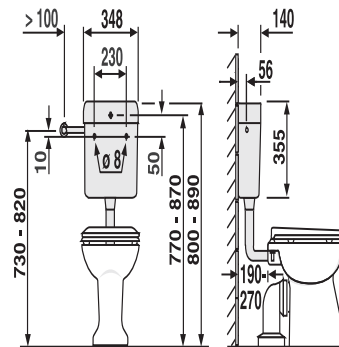

91.A01.01..0099

SANIT Cistern junior with angle valve white

Item number

91.A01.01..0099

Product description

Cistern junior with angle valve G 1/2

a low-level cistern with a flushing capacity of 6 litres, insulated against condensation, with start-stop technology, 3-side connection and low-noise fill valve

supplied with: cistern junior, with angle valve G 1/2, chromium-plated connection pipe, flush pipe bend and flush pipe connector, fastening and mounting instructions, packed in a box

Colour: alpine white