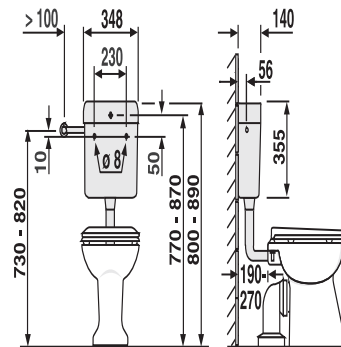

91.A01.01..S099

SANIT Cistern junior without angle valve white

Item number

91.A01.01..S099

Product description

Cistern junior without angle valve

a low-level cistern with a flushing capacity of 6 litres, insulated against condensation, with start-stop technology, 3-side connection and low-noise fill valve

supplied with: cistern junior, chromium-plated connection pipe, flush pipe bend and flush pipe connector, fastening and mounting instructions, packed in a box

Colour: alpine white

cistern tested to DIN EN 14055, KIWA, Noise Class I