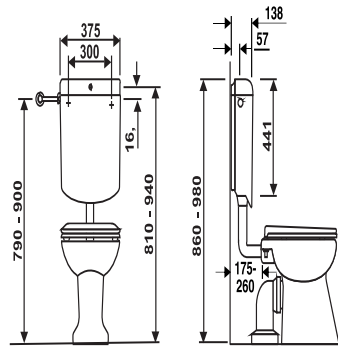

91.A06.01..0000

SANIT Cistern verona duo w /AV white

Item number

91.A06.01..0000

Product description

Cistern verona duo

a low-level cistern with an adjustable flushing capacity of 6-9 litres, factory setting 6 litres, insulated against condensation, water-savin system with dual flush (9/3,5 l or 6/3,5 l) and start-stop function, immediate flush flow interruption with the samll button, 3-side connection and low-noise fill valve

Supplied with: cistern verona duo, with angle valve G 1/2, chromium-plated connection pipe, flush pipe bend and flush pipe connector, fastenings and mounting instructions, packed in a box
cistern tested to DIN EN 14055, Noise Class I