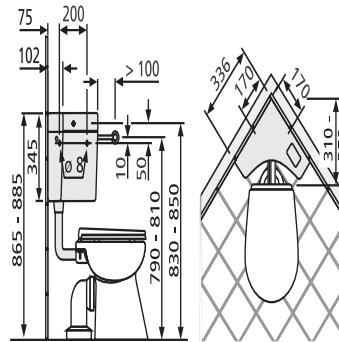

91.902.01..0000

SANIT Corner cistern 927 (delta) with angle valve white

Item number

91.902.01..0000

Product description

Corner cistern 927 (delta) with angle valve G 1/2

a low-level cistern with an adjustable flushing capacity of 6-9 litres, factory setting 6 litres, insulated against condensation, start-stop technology, low noise fill valve and 4-side connection
 supplied with: corner cistern 927 (delta), with angle valve G 1/2, chromium-plated connection pipe, flush pipe bend and flush pipe connector, fastenings and mounting instructions, packed in a box

Colour: alpine white

cistern tested to DIN EN 14055, KIWA, Noise Class I