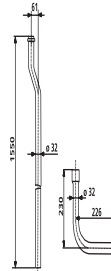

### **Item number**

01.A02.01..0099

### **Product description**

Flush pipe with bend for high-level cistern junior jet

Colour: alpine white