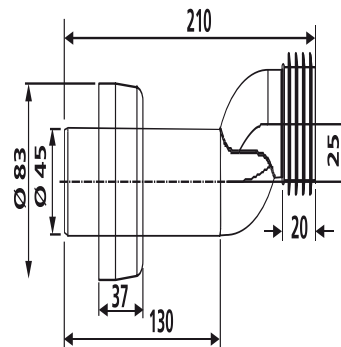

58.996.01..0000

SANIT Offset connection set for conc. cistern white

Item number

58.996.01..0000

Product description

Offset connection set for concealed cisterns with floor-standing WCs comprising: flush pipe white d:45 x 210 mm, offset by 25 mm, with flush pipe connector and covering rosette, packed in a plastic bag