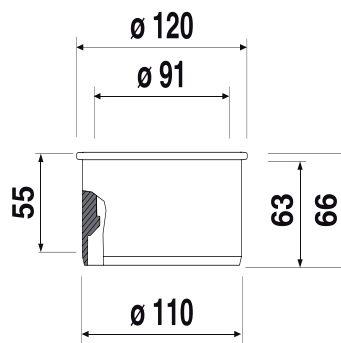

58.211.00..0000

SANIT Reducing sleeve DN90/DN100 black

Item number

58.211.00..0000

Product description

Reducing sleeve DN 90/DN 100
in PE plastic black, weldable, for the transition between pipes DN 90 to DN 100 in the area of WC drain pipes, packed in a plastic bag