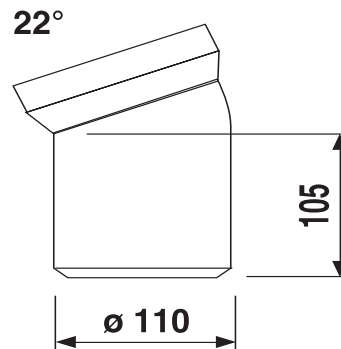

58.101.01..0000

SANIT WC connection bend 22deg DN100 white

Item number

58.101.01..0000

Product description

WC connecting bend 22deg, DN 100
in PP plastic, with special lip seal, packed in a plastic bag

Colour: alpine white

tested to DIN 1389