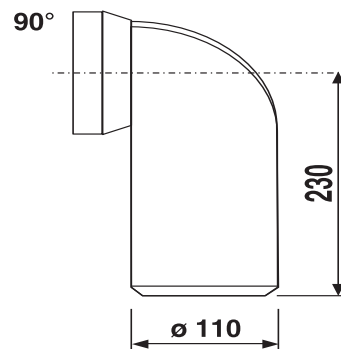

58.103.01..0000

SANIT WC connection bend 90deg DN100 white

Item number

58.103.01..0000

Product description

WC connecting bend 90deg, DN 100
in PP plastic, with special lip seal, packed in a plastic bag

Colour: alpine white

tested to DIN 1389