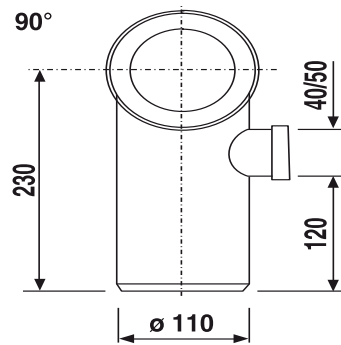

58.104.01..0000

SANIT WC connection bend 90deg inlet right white

Item number

58.104.01..0000

Product description

WC connecting bend 90deg, DN 100 with inlet right
in PP plastic, with special lip seal and additional inlet right DN 40/DN 50, packed in a plastic bag