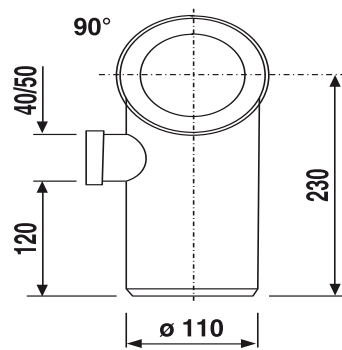

## SANIT WC connection bend 90deg inlet left white

### Item number

58.105.01..0000

### Product description

WC connecting bend 90deg, DN 100 with inlet left  
in PP plastic, with special lip seal and additional inlet left DN 40/DN 50, packed in a plastic bag

Colour: alpine white