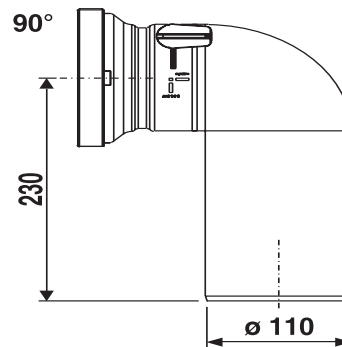

58.114.01..0000

SANIT WC connection bend 90deg with rat blocker white

Item number

58.114.01..0000

Product description

WC connecting bend 90deg, DN 100 with lockable rat blocker in white PP plastic, for floor-standing WCs, with built-in mechanical rat blocker, rear side of valve clad with bite-resistant stainless steel, prevents the invasion of foreign objects to the WC, additional manual operation for cleaning by hand possible, packed in a box

colour: alpine white

tested to DIN EN 997, 5.2.6, 476. 5.5 and DIN 1389