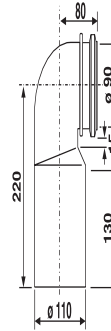

58.901.00..0000

SANIT WC connection bend 90deg DN90/DN100 1 space

Item number

58.901.00..0000

Product description

WC connecting bend 90deg, DN 90/DN 100, 1 space
in PE plastic black, for welding to PE-pipe or insertion into another waste pipe, with protection plugs, packed in a plastic bag

tested to DIN 1389