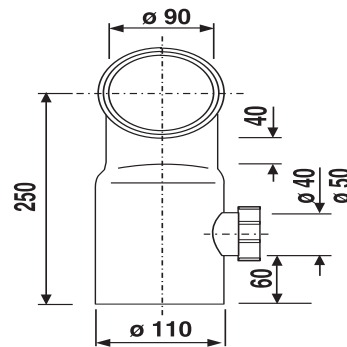

58.902.00..0000

SANIT WC connection bend 90deg DN90/DN100 inlet right

Item number

58.902.00..0000

Product description

WC connecting bend 90deg, DN 90/DN 100, with side inlet right DN 40/DN 50 in PE plastic black, for welding to PE-pipe or inserting into another waste pipe, with protection plugs, packed in a plastic bag

Direction of view from the WC!