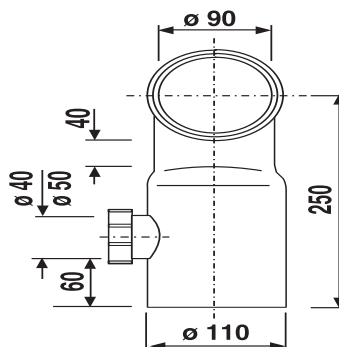

58.903.00..0000

SANIT WC connection bend 90deg DN90/DN100 inlet left

Item number

58.903.00..0000

Product description

WC connecting bend 90deg, DN 90/DN 100, with side inlet left DN 40/DN 50 in PE plastic black, for welding to PE-pipe or inserting into another waste pipe, with protection plugs, packed in a plastic bag