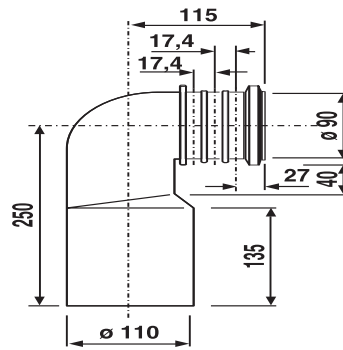

## SANIT WC connection bend 90deg DN90/DN100 3 space

### Item number

58.906.00..0000

### Product description

WC connecting bend 90deg, DN 90/DN 100, 3 spaces adjustable  
in PE plastic black, for welding to PE-pipe or insertion into another waste pipe, with protection plugs, packed in a plastic bag

tested to DIN 1389