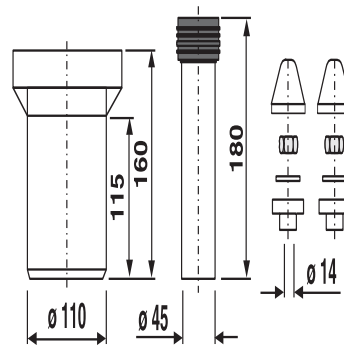

58.921.00..0099

SANIT WC connection kit 160mm DN100 chrome

Item number

58.921.00..0099

Product description

WC connection kit 160 mm, DN 100, complete
in PP plastic, for wall-hung WCs, comprising: WC connection pipe d: 45 mm with flush pipe connector, WC connector DN 100 and chrome cover-up accessories, packed in a plastic bag

tested to DIN 1389