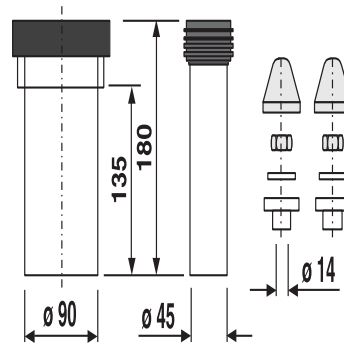

58.931.00..0000

SANIT WC connection kit 180mm DN90 white

Item number

58.931.00..0000

Product description

WC connection kit 180 mm, DN 90, white weldable, for wall-hung WCs, comprising: WC connection pipe d: 45 mm (PP) with flush pipe connector, WC connector DN 90 (PE) and white cover-up accessories, packed in a plastic bag

tested to DIN 1389