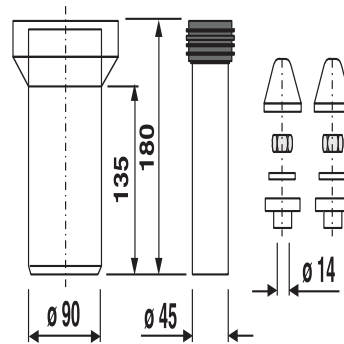

58.933.00..0000

SANIT WC connection kit 180mm DN90 PP white

Item number

58.933.00..0000

Product description

WC connection kit 180 mm, DN 90, complete
in PP plastic, for wall-hung WCs, comprising: WC connection pipe d: 45 mm with flush pipe connector, WC connector DN 90 and white cover-up accessories, packed in a plastic bag

tested to DIN 1389