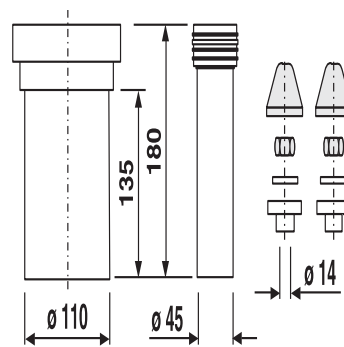

## SANIT WC connection kit 180mm DN100 white

### Item number

58.A09.00..S099

### Product description

WC connection kit 180 mm, DN 100  
in PE plastic, weldable, for wall-hung WCs, comprising: WC connection pipe d: 45 mm with flush pipe connector, WC connector DN 100 and white cover-up accessories, packed in a plastic bag