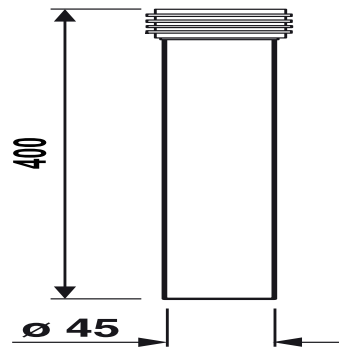

58.997.00..0000

SANIT WC connection pipe with connector 400mm black

Item number

58.997.00..0000

Product description

WC connection pipe with flush pipe connector L = 400 mm
in black PE plastic, with connection pipe d:45 mm, for wall-hung WCs with inlet connector internal diameter of 55 mm,
packed in a plastic bag