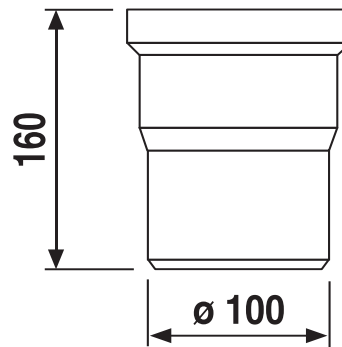

58.A04.01..0099

SANIT WC connector 160mm d:100 white

Item number

58.A04.01..0099

Product description

WC connector 160 mm, d:100 mm
in ABS plastic, with special lip seal, packed in a plastic bag

Colour: alpine white