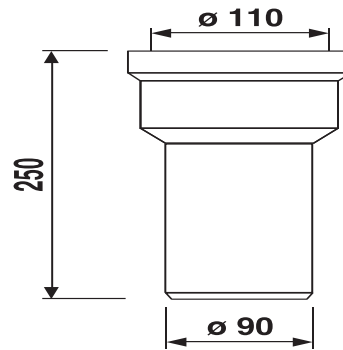

58.A03.01..0099

SANIT WC connector 250mm DN90 white

Item number

58.A03.01..0099

Product description

WC connector 250 mm, DN 90
in ABS plastic, with special lip seal, packed in a plastic bag

Colour: alpine white