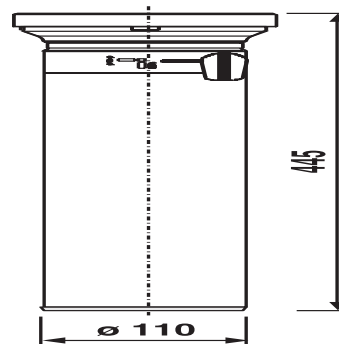

58.213.01..0000

SANIT WC connector 400mm with rat blocker white

Item number

58.213.01..0000

Product description

WC connector DN 100 with lockable rat blocker
in white PP plastic, l = 400 mm, for floor-standing WCs, with built-in mechanical rat blocker, rear side of valve clad with bite-resistant stainless steel, prevents the invasion of foreign objects to the WC, additional manual operation for cleaning by hand possible, packed in a box

colour: alpine-white

tested to DIN EN 997, 5.2.6, 476, 5.5 and DIN 1389