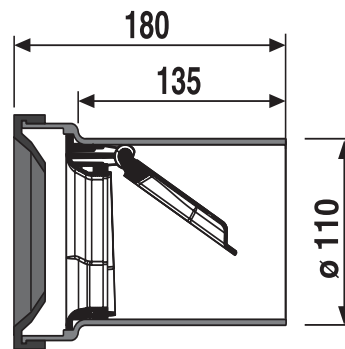

58.929.00..0000

SANIT WC connector DN100 with rat blocker

Item number

58.929.00..0000

Product description

WC connector DN 100 with rat blocker
in black PE plastic, weldable, l = 180 mm, with in-built mechanical rat blocker, rear side of valve clad with bite-resistant stainless steel, prevents the invasion of foreign objects to the WC, for wall-hung WCs with concealed cistern, packed in a box

tested to DIN 1389, DIN EN 997, 5.2.6 and DIN EN 476, 5.5