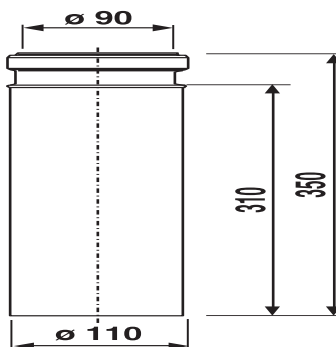

58.913.00..S000

SANIT WC connector DN90/DN100 black

Item number

58.913.00..S000

Product description

WC connector DN 90/DN 100
in PE plastic black, for welding to PE-pipe or inserting into another waste pipe, with protection plugs, packed in a plastic bag