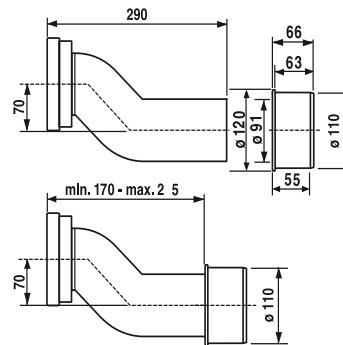

## SANIT WC offset connection bend DN90/DN100

### Item number

58.940.00..0000

### Product description

WC offset connecting bend DN 90/DN 100, offset by 70 mm  
for wall-hung WCs in black PE plastic, weldable, for direct connection to wall-hung WCs, e.g. suitable for 8 cm concealed cistern or as a special solution for elements with a small installation depth, with DN 90/DN 100 adapter, packed in a box

tested to DIN 1389 and DIN EN 476, 5.5