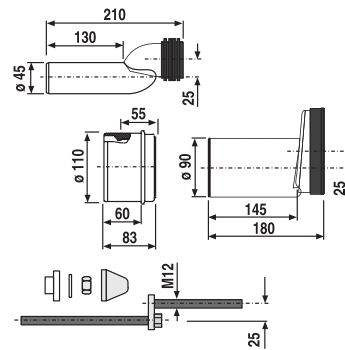

58.926.00..0000

SANIT WC offset connection kit DN100 PP

Item number

58.926.00..0000

Product description

WC offset connection kit DN 100
 in PP plastic, for wall-hung WCs with concealed cistern, offset by 25 mm, comprising: connection pipe d:45 mm with flush pipe connector, DN 90 WC connector, DN 90 to DN 100 reducing sleeve, M12 WC fastenings, white cover-up accessories, packed in a box
 (special model with no guarantee)