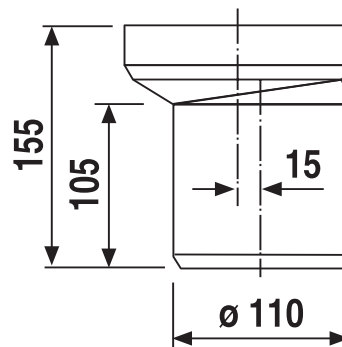

58.206.01..0000

SANIT WC offset connector DN100 white

Item number

58.206.01..0000

Product description

Offset WC connector DN 100
in PP plastic, l = 155 mm, to compensate for dimensional variations of up to 15 mm in WC drain connections, with special lip seal, packed in a plastic bag

Colour: alpine white

tested to DIN 1389