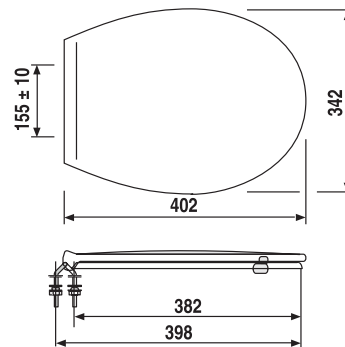

56.048.01..0000

SANIT Child WC seat (minisit) stainless steel hinges white

Item number

56.048.01..0000

Product description

Childrens WC seat (minisit)

thermoplastic heavy WC seat, especially suitable for nursery schools, 10-year guarantee against seat/lid breakage, with adjustable stainless steel hinges and quick-action mounting, warm to the touch, 2-point support, easy cleaning due to completely smooth underside, suitable for all standard childrens WCs with holes for seat fastening as per online matching list, packed in a box

Colour: alpine white

Weight: 1.35 kg

Note: push plates for nursery schools see WC flush actuators

Accessories:

- coloured buffer set