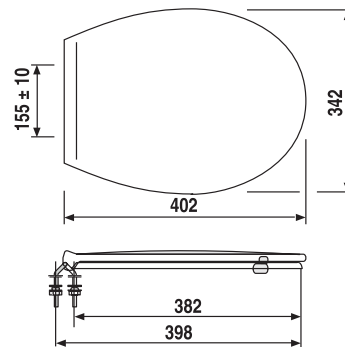

56.048.72..0000

SANIT Child WC seat (minisit) stainless steel hinges ult.

Item number

56.048.72..0000

Product description

Childrens WC seat (minisit)

thermoplastic heavy WC seat, especially suitable for nursery schools, 10-year guarantee against seat/lid breakage, with adjustable stainless steel hinges and quick-action mounting, warm to the touch, 2-point support, easy cleaning due to completely smooth underside, suitable for all standard childrens WCs with holes for seat fastening as per online matching list, packed in a box

Colour: ultramarine RAL 5002

Weight: 1.35 kg

Note: push plates for nursery schools see WC flush actuators

Accessories:

- coloured buffer set